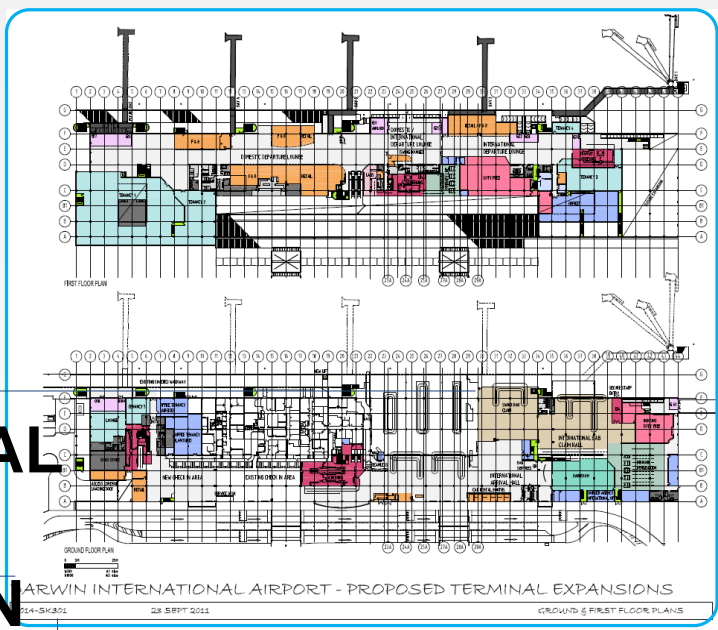

CONSULTANT TEAM

DIA – TERMINAL EXPANSION PROJECT

DARWIN INTERNATIONAL AIRPORT TERMINAL EXPANSION

14/05/2011