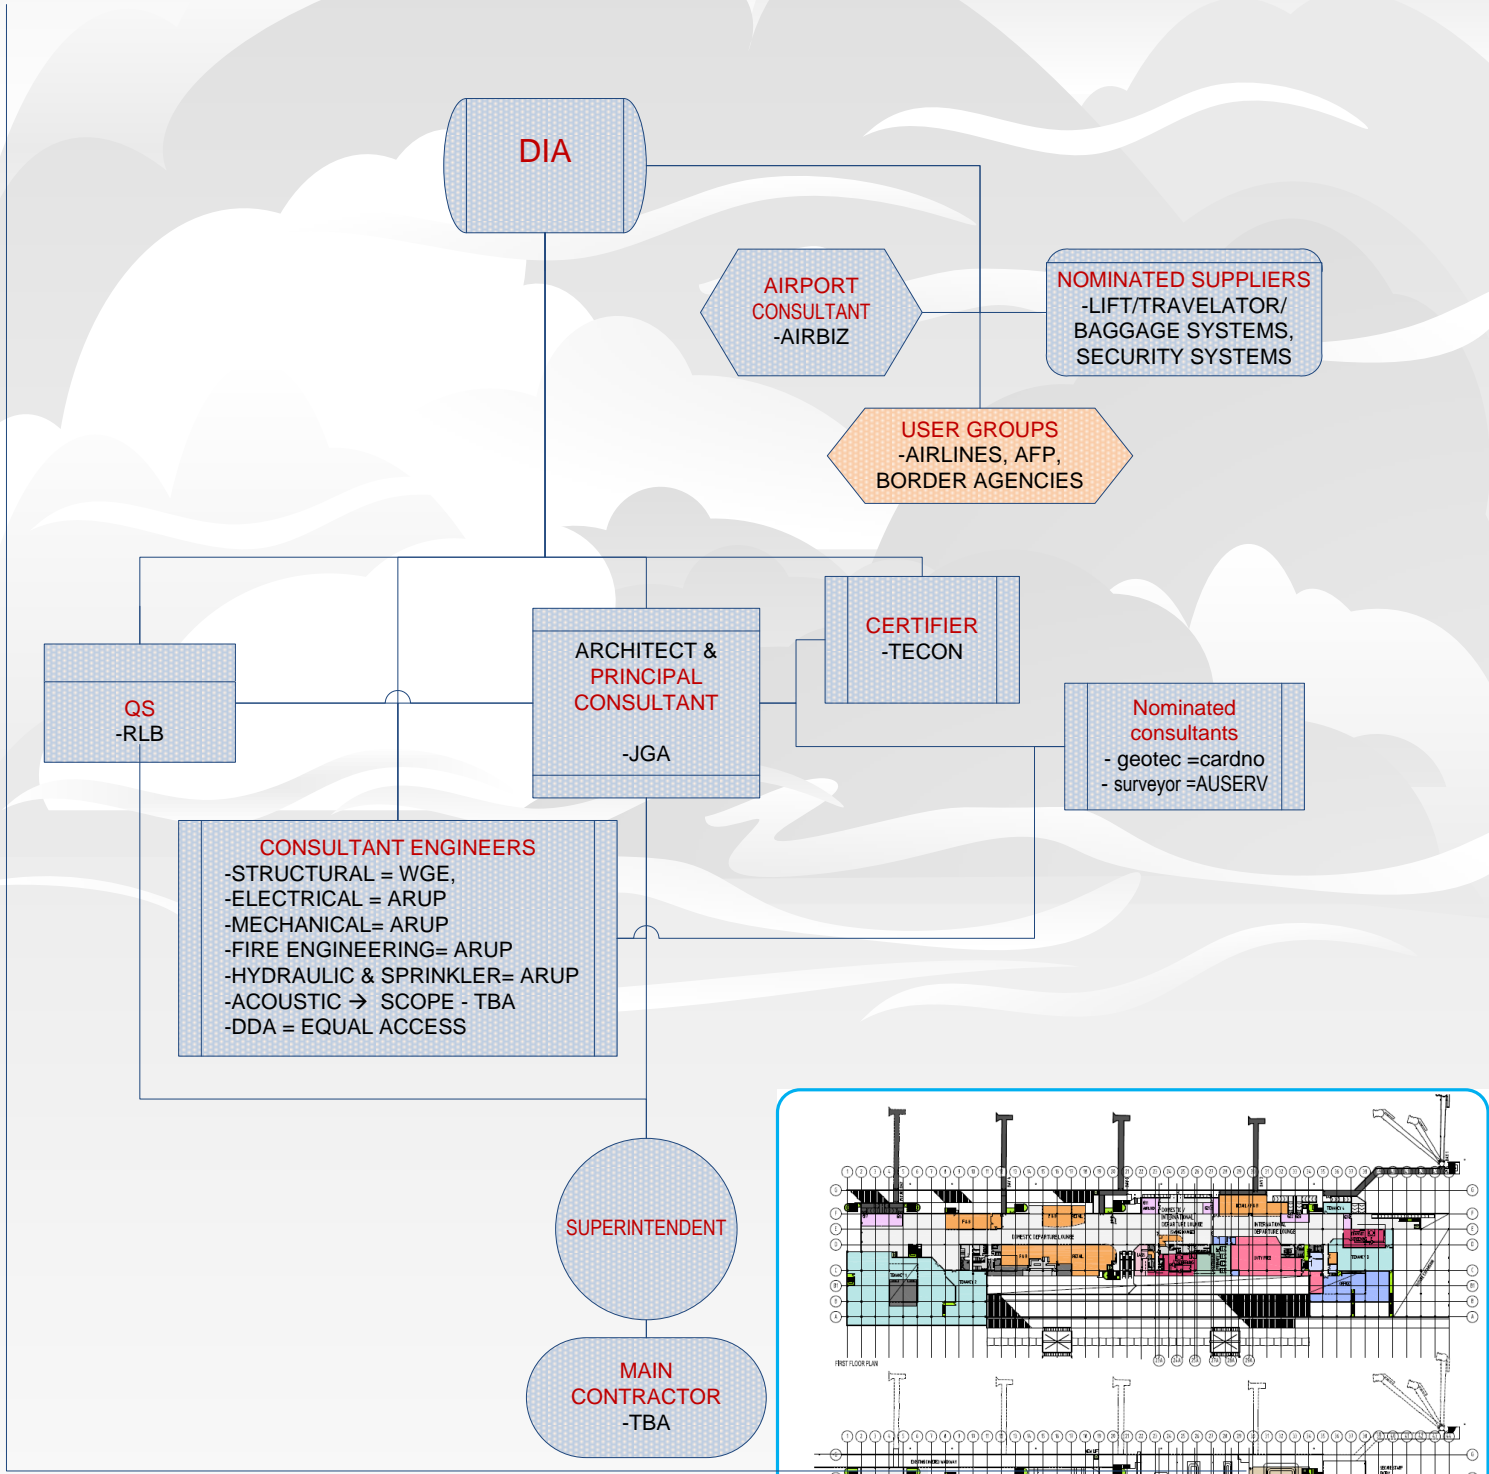

CONSULTANT TEAM

DIA – TERMINAL EXPANSION PROJECT

DARWIN INTERNATIONAL AIRPORT TERMINAL EXPANSION

14/05/2011