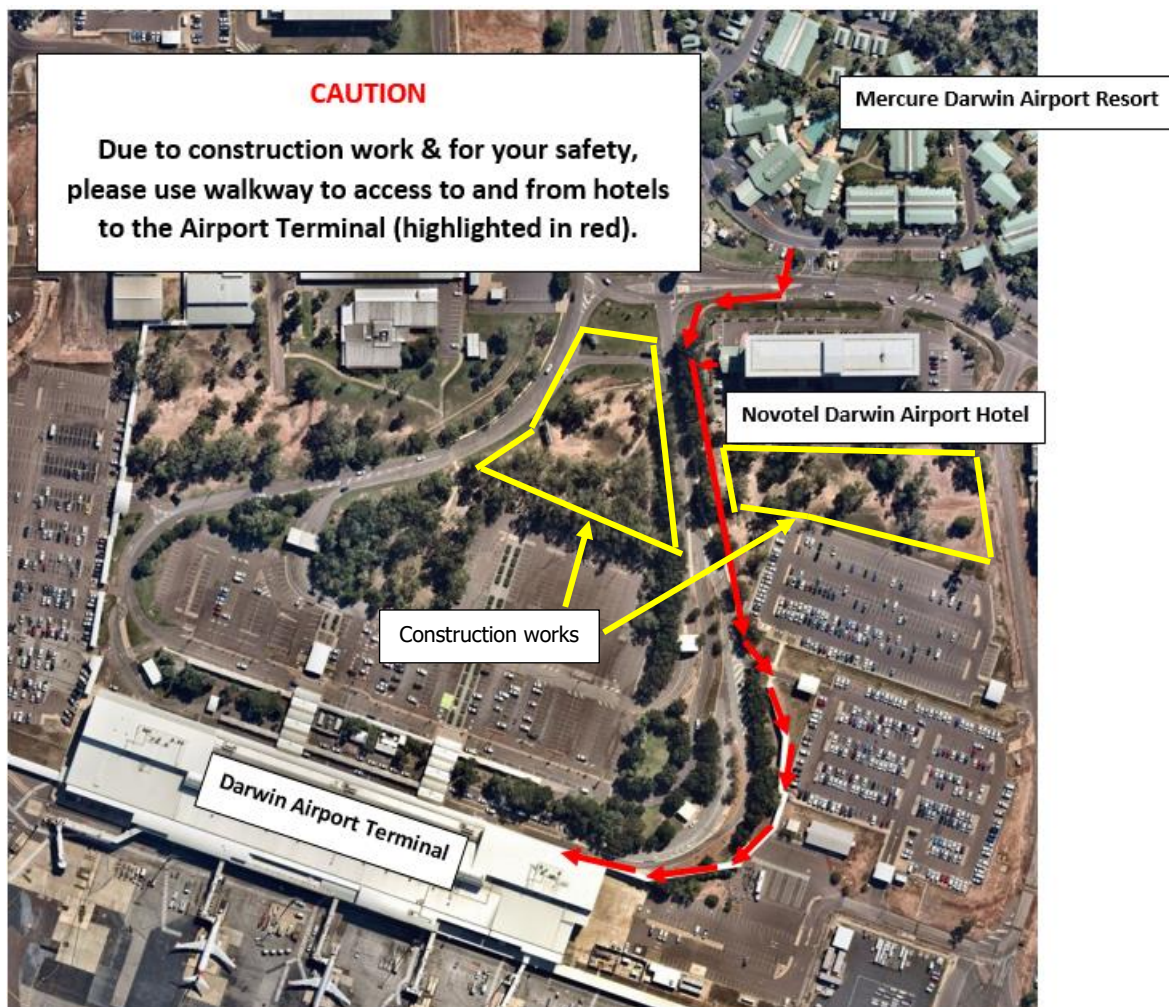

SAFETY BULLETIN

Safety Bulletin No.	2021 07	Date Issued	24th June 2021
Subject	Pedestrian Access to & from Terminal & Hotels		
Area of Concern	Avoiding Construction site works		
Issued By	Health & Safety Manager (phone: 0402 782 375)		

Due to the major road upgrade works and the removal of the Matboerrma Gardens pathway it is of critical importance that people use the walkway (highlighted below) to access to and from the terminal and the terminal staff, rental car carparks and the hotels.

Please obey and ensure all your stakeholders obey the safety signage and fencing provided.

Signed:

SteveC

Steve Caldwell
Health & Safety Manager

THINK SAFELY, ACT SAFELY