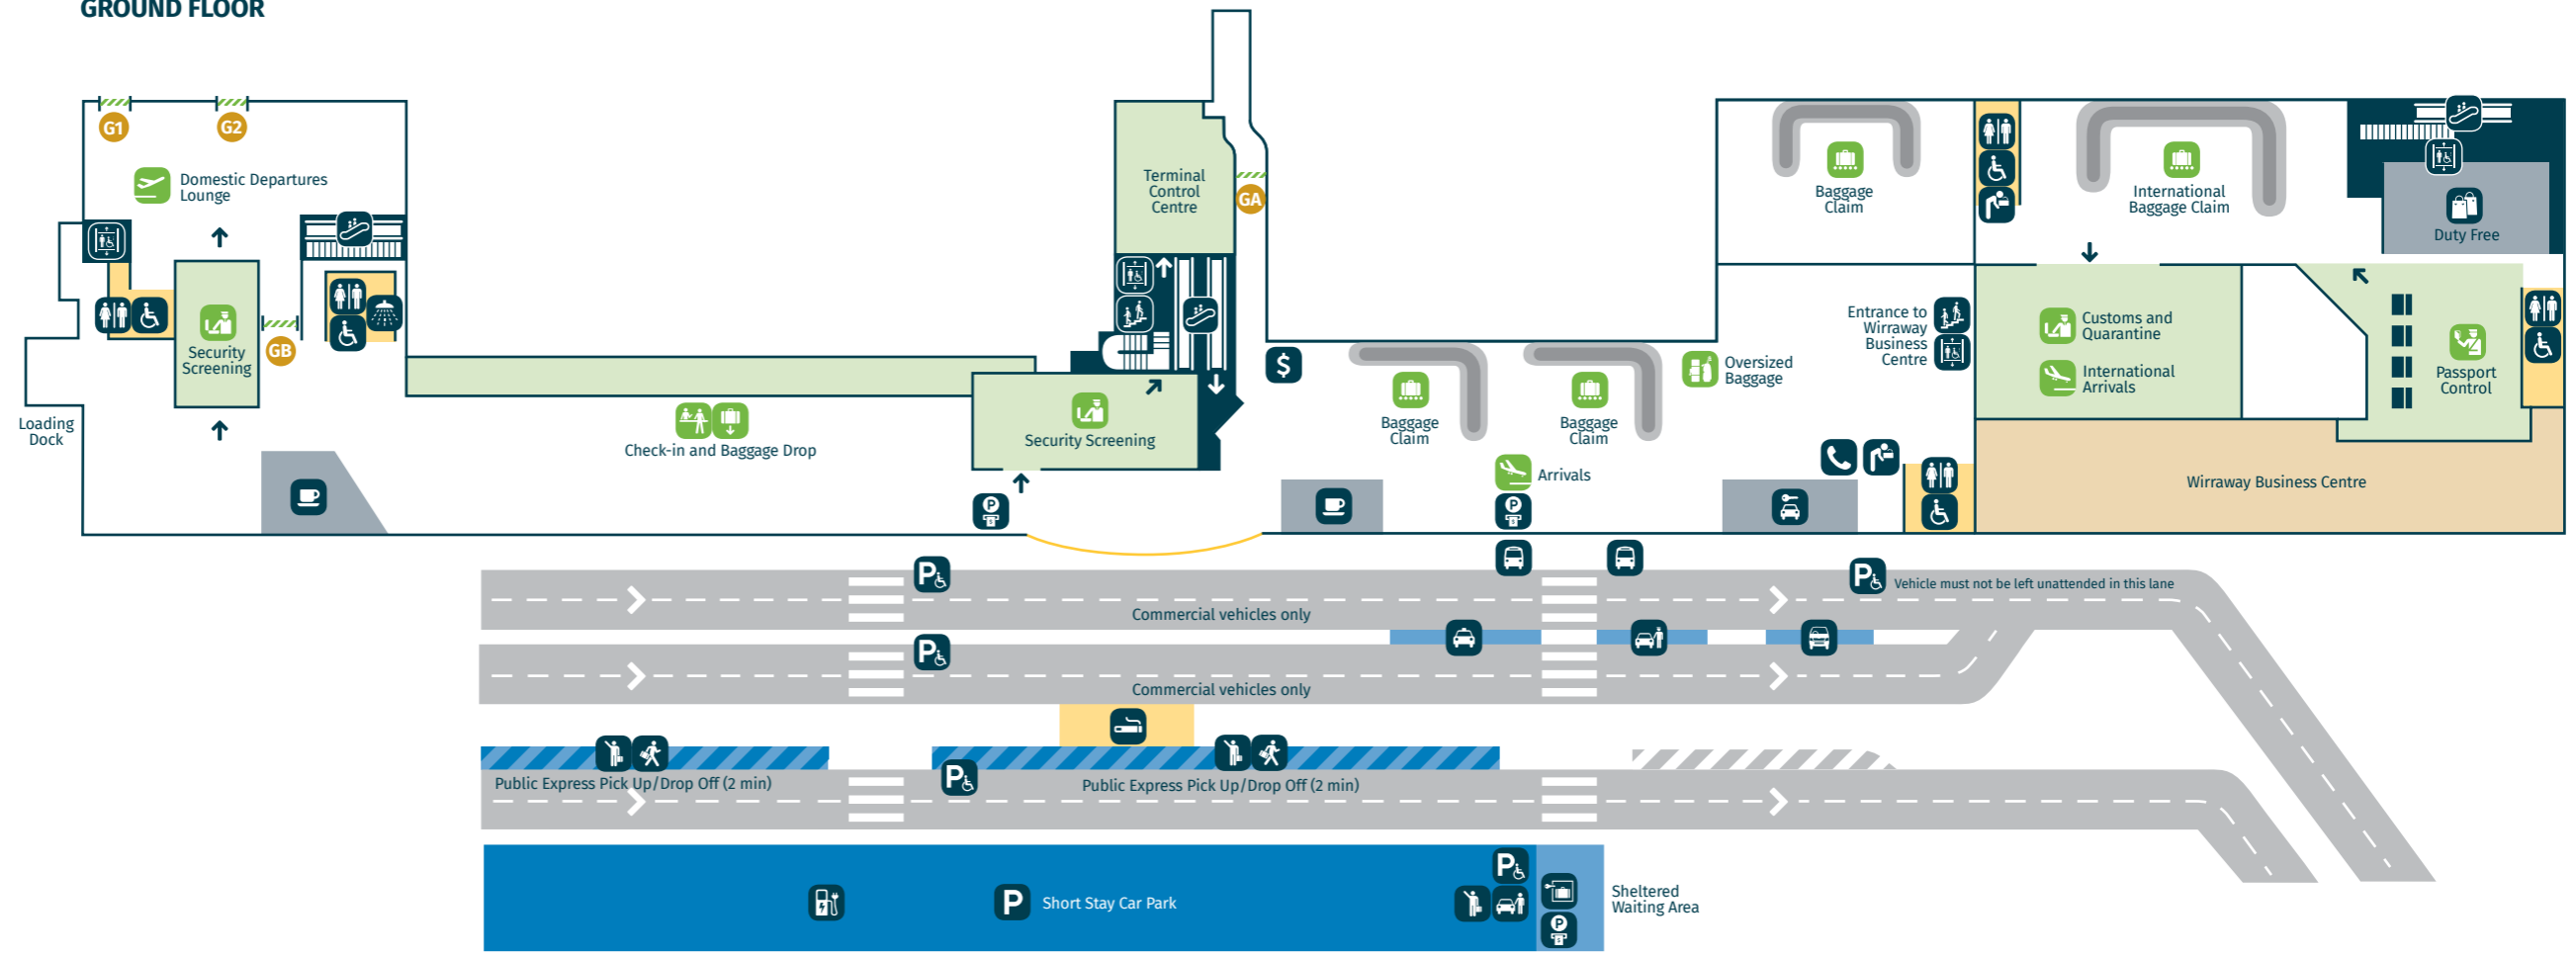

# Terminal Floor Plan and Facilities Map

### Passenger Information:

- Check-in
- Baggage Drop
- Baggage Claim
- Oversized Baggage
- Security Screening/Customs
- Passport Control
- Departures
- Arrivals
- Gate Number

### Facilities:

- Bar
- Café
- Restaurant
- Shopping/Retail
- Airline Lounge
- Prayer Room
- ATM
- Money Exchange
- Baggage Locker
- Vehicle Hire
- Drinking Water Fountain
- Public Toilet/Unisex
- Accessible Toilet
- Shower
- Parents' Room
- Public Pay Phone
- Elevator/Lift
- Escalator
- Stairs
- Car Park
- Car Park Pay Station
- Accessible Parking Bay
- Airport Shuttle Bus
- Taxi Rank
- Private Hire Car Rank
- Mini Bus Rank
- Ride Share
- Pick Up
- Drop Off
- Smoking Area
- Electric Vehicle Charging Stations

## GROUND FLOOR